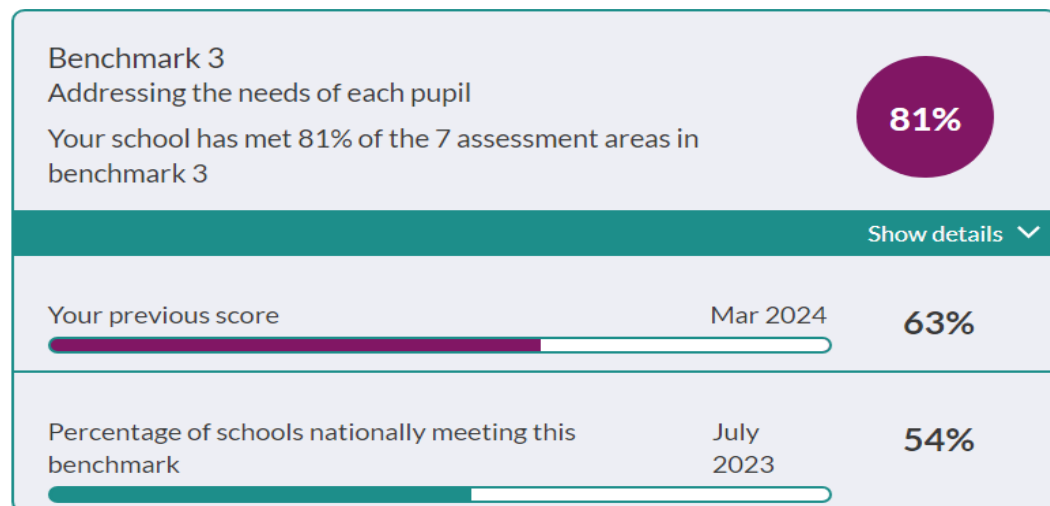

Lindsworth School Performance Against Gatsby Benchmarks

Benchmark 4
Linking curriculum learning to careers
Your school has met 100% of the 4 assessment areas in benchmark 4

100%

Show details ▾

Your previous score	Mar 2024	81%
Percentage of schools nationally meeting this benchmark	July 2023	76%

Benchmark 5
Encounters with employers & employees
Your school has met 100% of the single assessment area in benchmark 5

100%

Show details ▾

Your previous score	Mar 2024	25%
Percentage of schools nationally meeting this benchmark	July 2023	80%

Benchmark 6
Experiences of workplaces
Your school has met 100% of the single assessment area in benchmark 6

100%

Show details ▾

Your previous score	Mar 2024	50%
Percentage of schools nationally meeting this benchmark	July 2023	64%