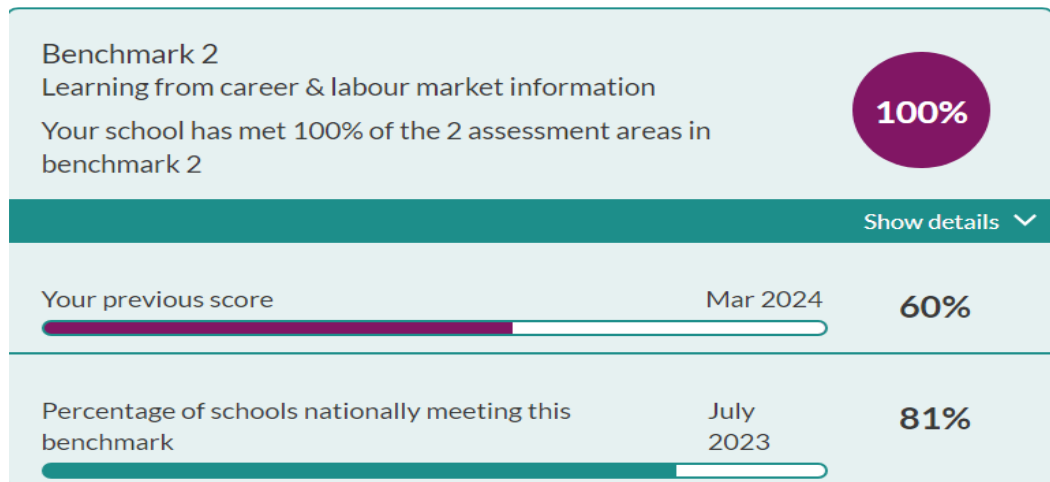

Lindsworth School Performance Against Gatsby Benchmarks

Benchmark 4
Linking curriculum learning to careers
Your school has met 100% of the 4 assessment areas in benchmark 4

100%

Show details ▾

Your previous score	Mar 2024	81%
Percentage of schools nationally meeting this benchmark	July 2023	76%

Benchmark 5
Encounters with employers & employees
Your school has met 100% of the single assessment area in benchmark 5

100%

Show details ▾

Your previous score	Mar 2024	25%
Percentage of schools nationally meeting this benchmark	July 2023	80%

Benchmark 6
Experiences of workplaces
Your school has met 100% of the single assessment area in benchmark 6

100%

Show details ▾

Your previous score	Mar 2024	50%
Percentage of schools nationally meeting this benchmark	July 2023	64%