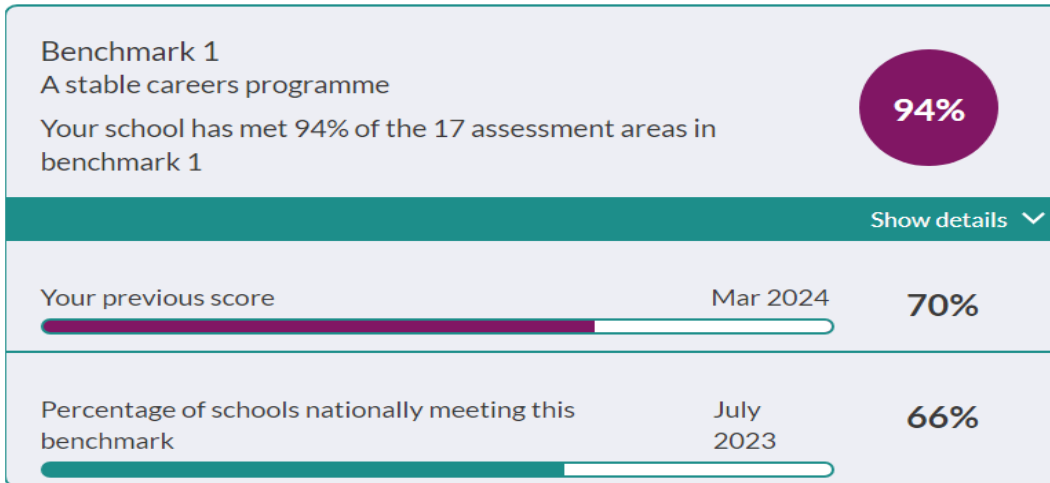

Lindsworth School Performance Against Gatsby Benchmarks

Benchmark 4
Linking curriculum learning to careers
Your school has met 100% of the 4 assessment areas in benchmark 4

100%

Show details ▾

Your previous score	Mar 2024	81%
Percentage of schools nationally meeting this benchmark	July 2023	76%

Benchmark 5
Encounters with employers & employees
Your school has met 100% of the single assessment area in benchmark 5

100%

Show details ▾

Your previous score	Mar 2024	25%
Percentage of schools nationally meeting this benchmark	July 2023	80%

Benchmark 6
Experiences of workplaces
Your school has met 100% of the single assessment area in benchmark 6

100%

Show details ▾

Your previous score	Mar 2024	50%
Percentage of schools nationally meeting this benchmark	July 2023	64%